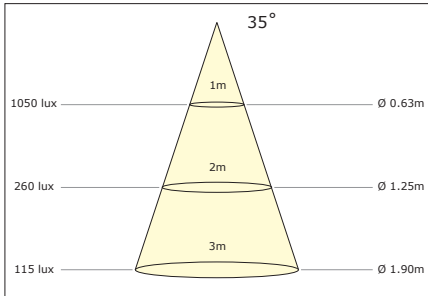

Photometric information - White modules

Luzern, Luxor, Luxi, Luca

Warm White

Natural White

Cool White

Lublin (Banana)

Warm White

Natural White