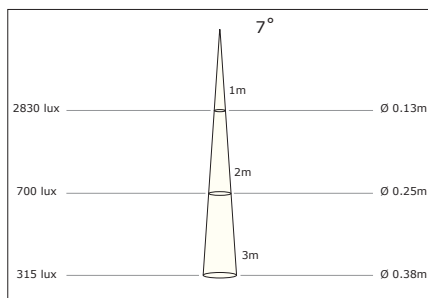

Photometric information - White modules

Luzern, Luxor, Luxi, Luca

Warm White

Natural White

Cool White

Lublin (Banana)

Warm White

Natural White