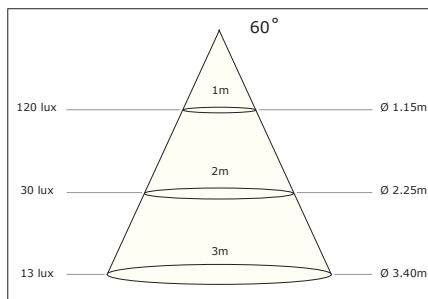

Photometric information - White modules

Luzern, Luxor, Luxi, Luca

Warm White

Natural White

Cool White

Lublin (Banana)

Warm White

Natural White