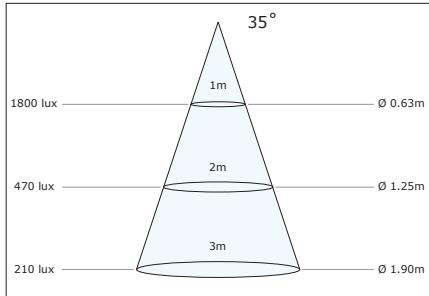

Lublin (Banana)

Warm White

Natural White

Cool White

Lugano, Lucky

Warm White

Natural White

Cool White