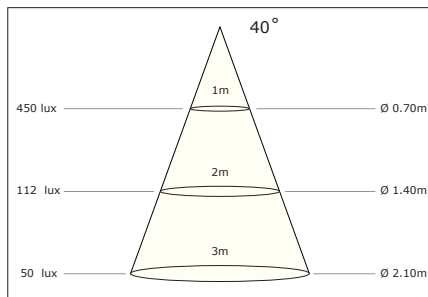

Photometric information - White modules

Luzern, Luxor, Luxi, Luca

Warm White

Natural White

Cool White

Lublin (Banana)

Warm White

Natural White