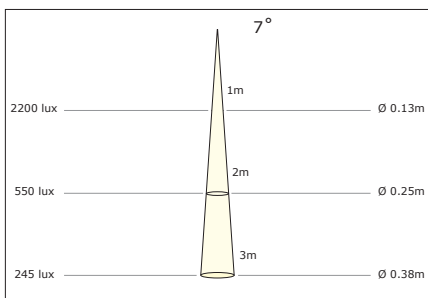

Photometric information - White modules

Luzern, Luxor, Luxi, Luca

Warm White

Natural White

Cool White

Lublin (Banana)

Warm White

Natural White