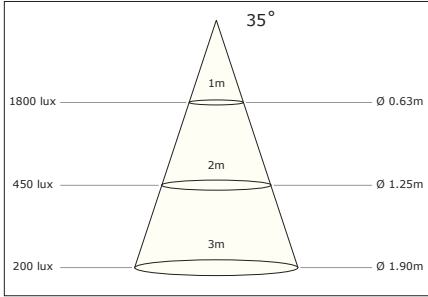

Natural White