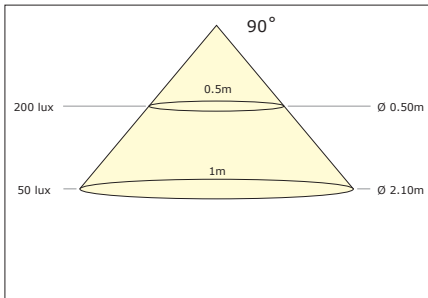

Lugano, Lucky

Warm White