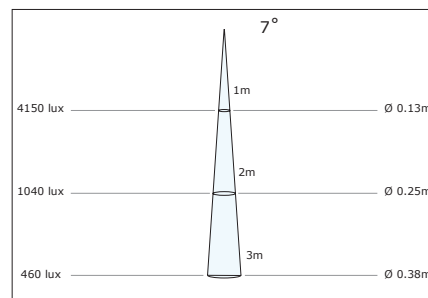

Photometric information - White modules

Luzern, Luxor, Luxi, Luca

Warm White

Natural White

Cool White

Lublin (Banana)

Warm White

Natural White