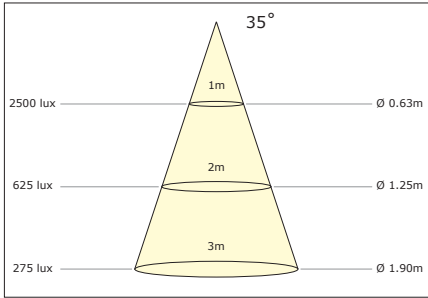

TR7

Warm White