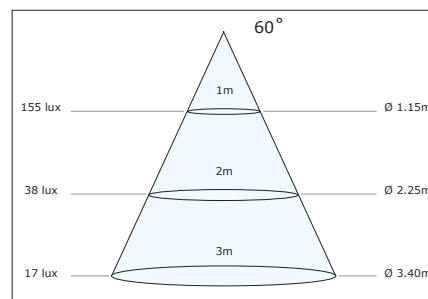

Photometric information - White modules

Luzern, Luxor, Luxi, Luca

Warm White

Natural White

Cool White

Lublin (Banana)

Warm White

Natural White