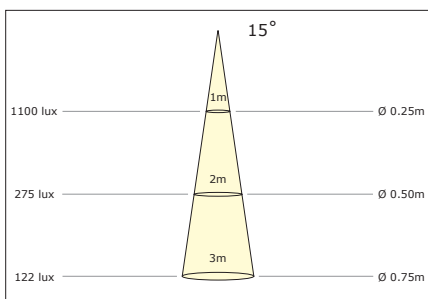

Photometric information - White modules

Luzern, Luxor, Luxi, Luca

Warm White

Natural White

Cool White

Lublin (Banana)

Warm White

Natural White