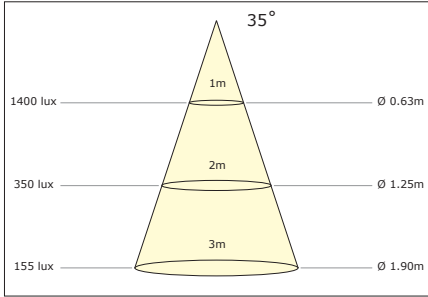

TR4, LU111

Warm White