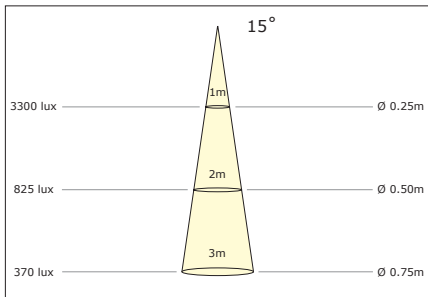

Lublin (Banana)

Warm White

Natural White

Cool White

Lugano, Lucky

Warm White

Natural White

Cool White