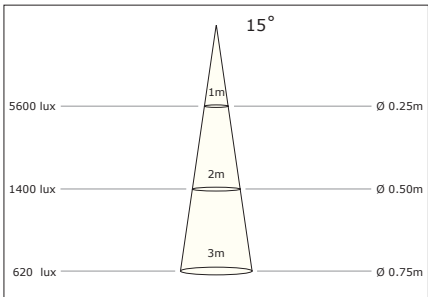

TR4, LU111

Warm White

Natural White

Cool White

TR7

Warm White

Natural White

Cool White