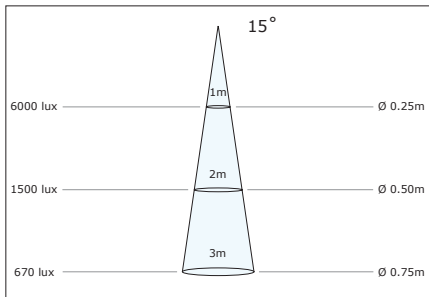

Lublin (Banana)

Warm White

Natural White

Cool White

Lugano, Lucky

Warm White

Natural White

Cool White