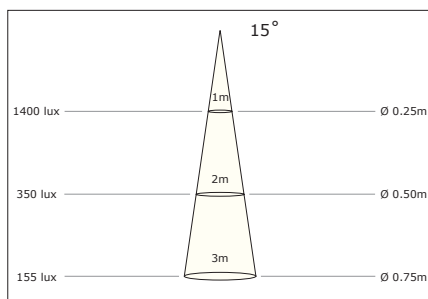

Photometric information - White modules

Luzern, Luxor, Luxi, Luca

Warm White

Natural White

Cool White

Lublin (Banana)

Warm White

Natural White