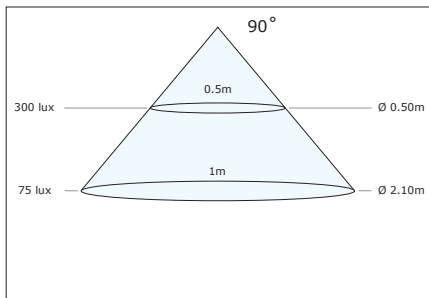

Lublin (Banana)

Warm White

Natural White

Cool White

Lugano, Lucky

Warm White

Natural White

Cool White