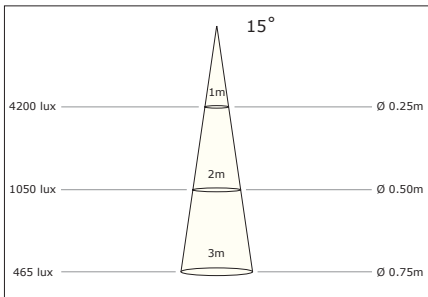

Lublin (Banana)

Warm White

Natural White

Cool White

Lugano, Lucky

Warm White

Natural White

Cool White