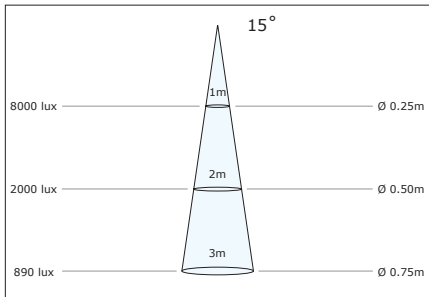

TR4, LU111

Warm White

Natural White

Cool White

TR7

Warm White

Natural White

Cool White