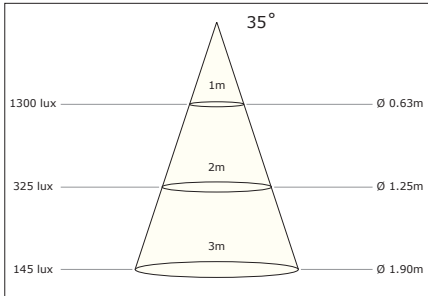

Photometric information - White modules

Luzern, Luxor, Luxi, Luca

Warm White

Natural White

Cool White

Lublin (Banana)

Warm White

Natural White