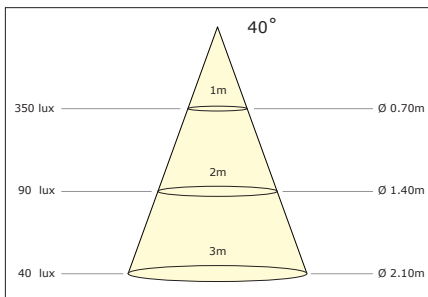

Photometric information - White modules

Luzern, Luxor, Luxi, Luca

Warm White

Natural White

Cool White

Lublin (Banana)

Warm White

Natural White