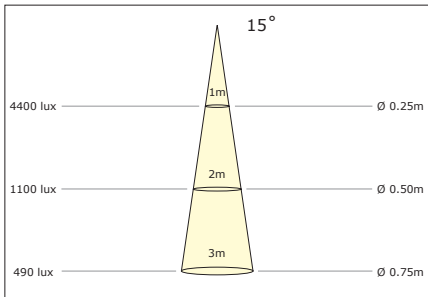

TR4, LU111

Warm White

Natural White

Cool White

TR7

Warm White

Natural White

Cool White