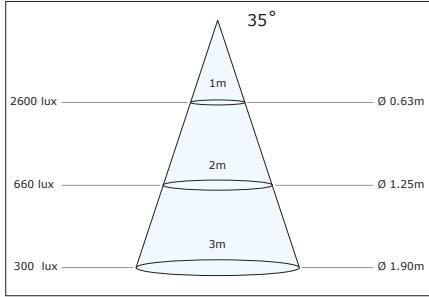

TR4, LU111

Warm White

Natural White

Cool White

TR7

Warm White

Natural White

Cool White