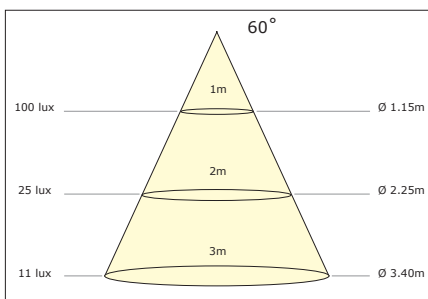

Photometric information - White modules

Luzern, Luxor, Luxi, Luca

Warm White

Natural White

Cool White

Lublin (Banana)

Warm White

Natural White