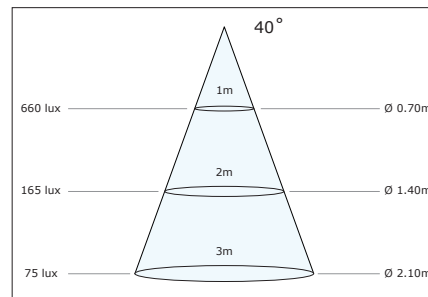

Photometric information - White modules

Luzern, Luxor, Luxi, Luca

Warm White

Natural White

Cool White

Lublin (Banana)

Warm White

Natural White