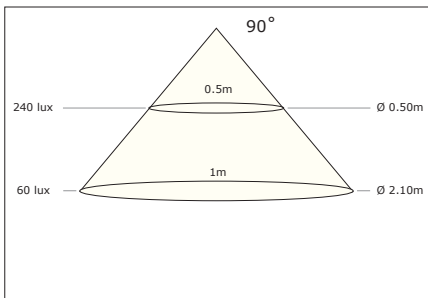

Natural White