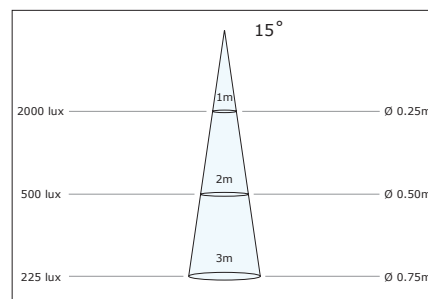

Photometric information - White modules

Luzern, Luxor, Luxi, Luca

Warm White

Natural White

Cool White

Lublin (Banana)

Warm White

Natural White